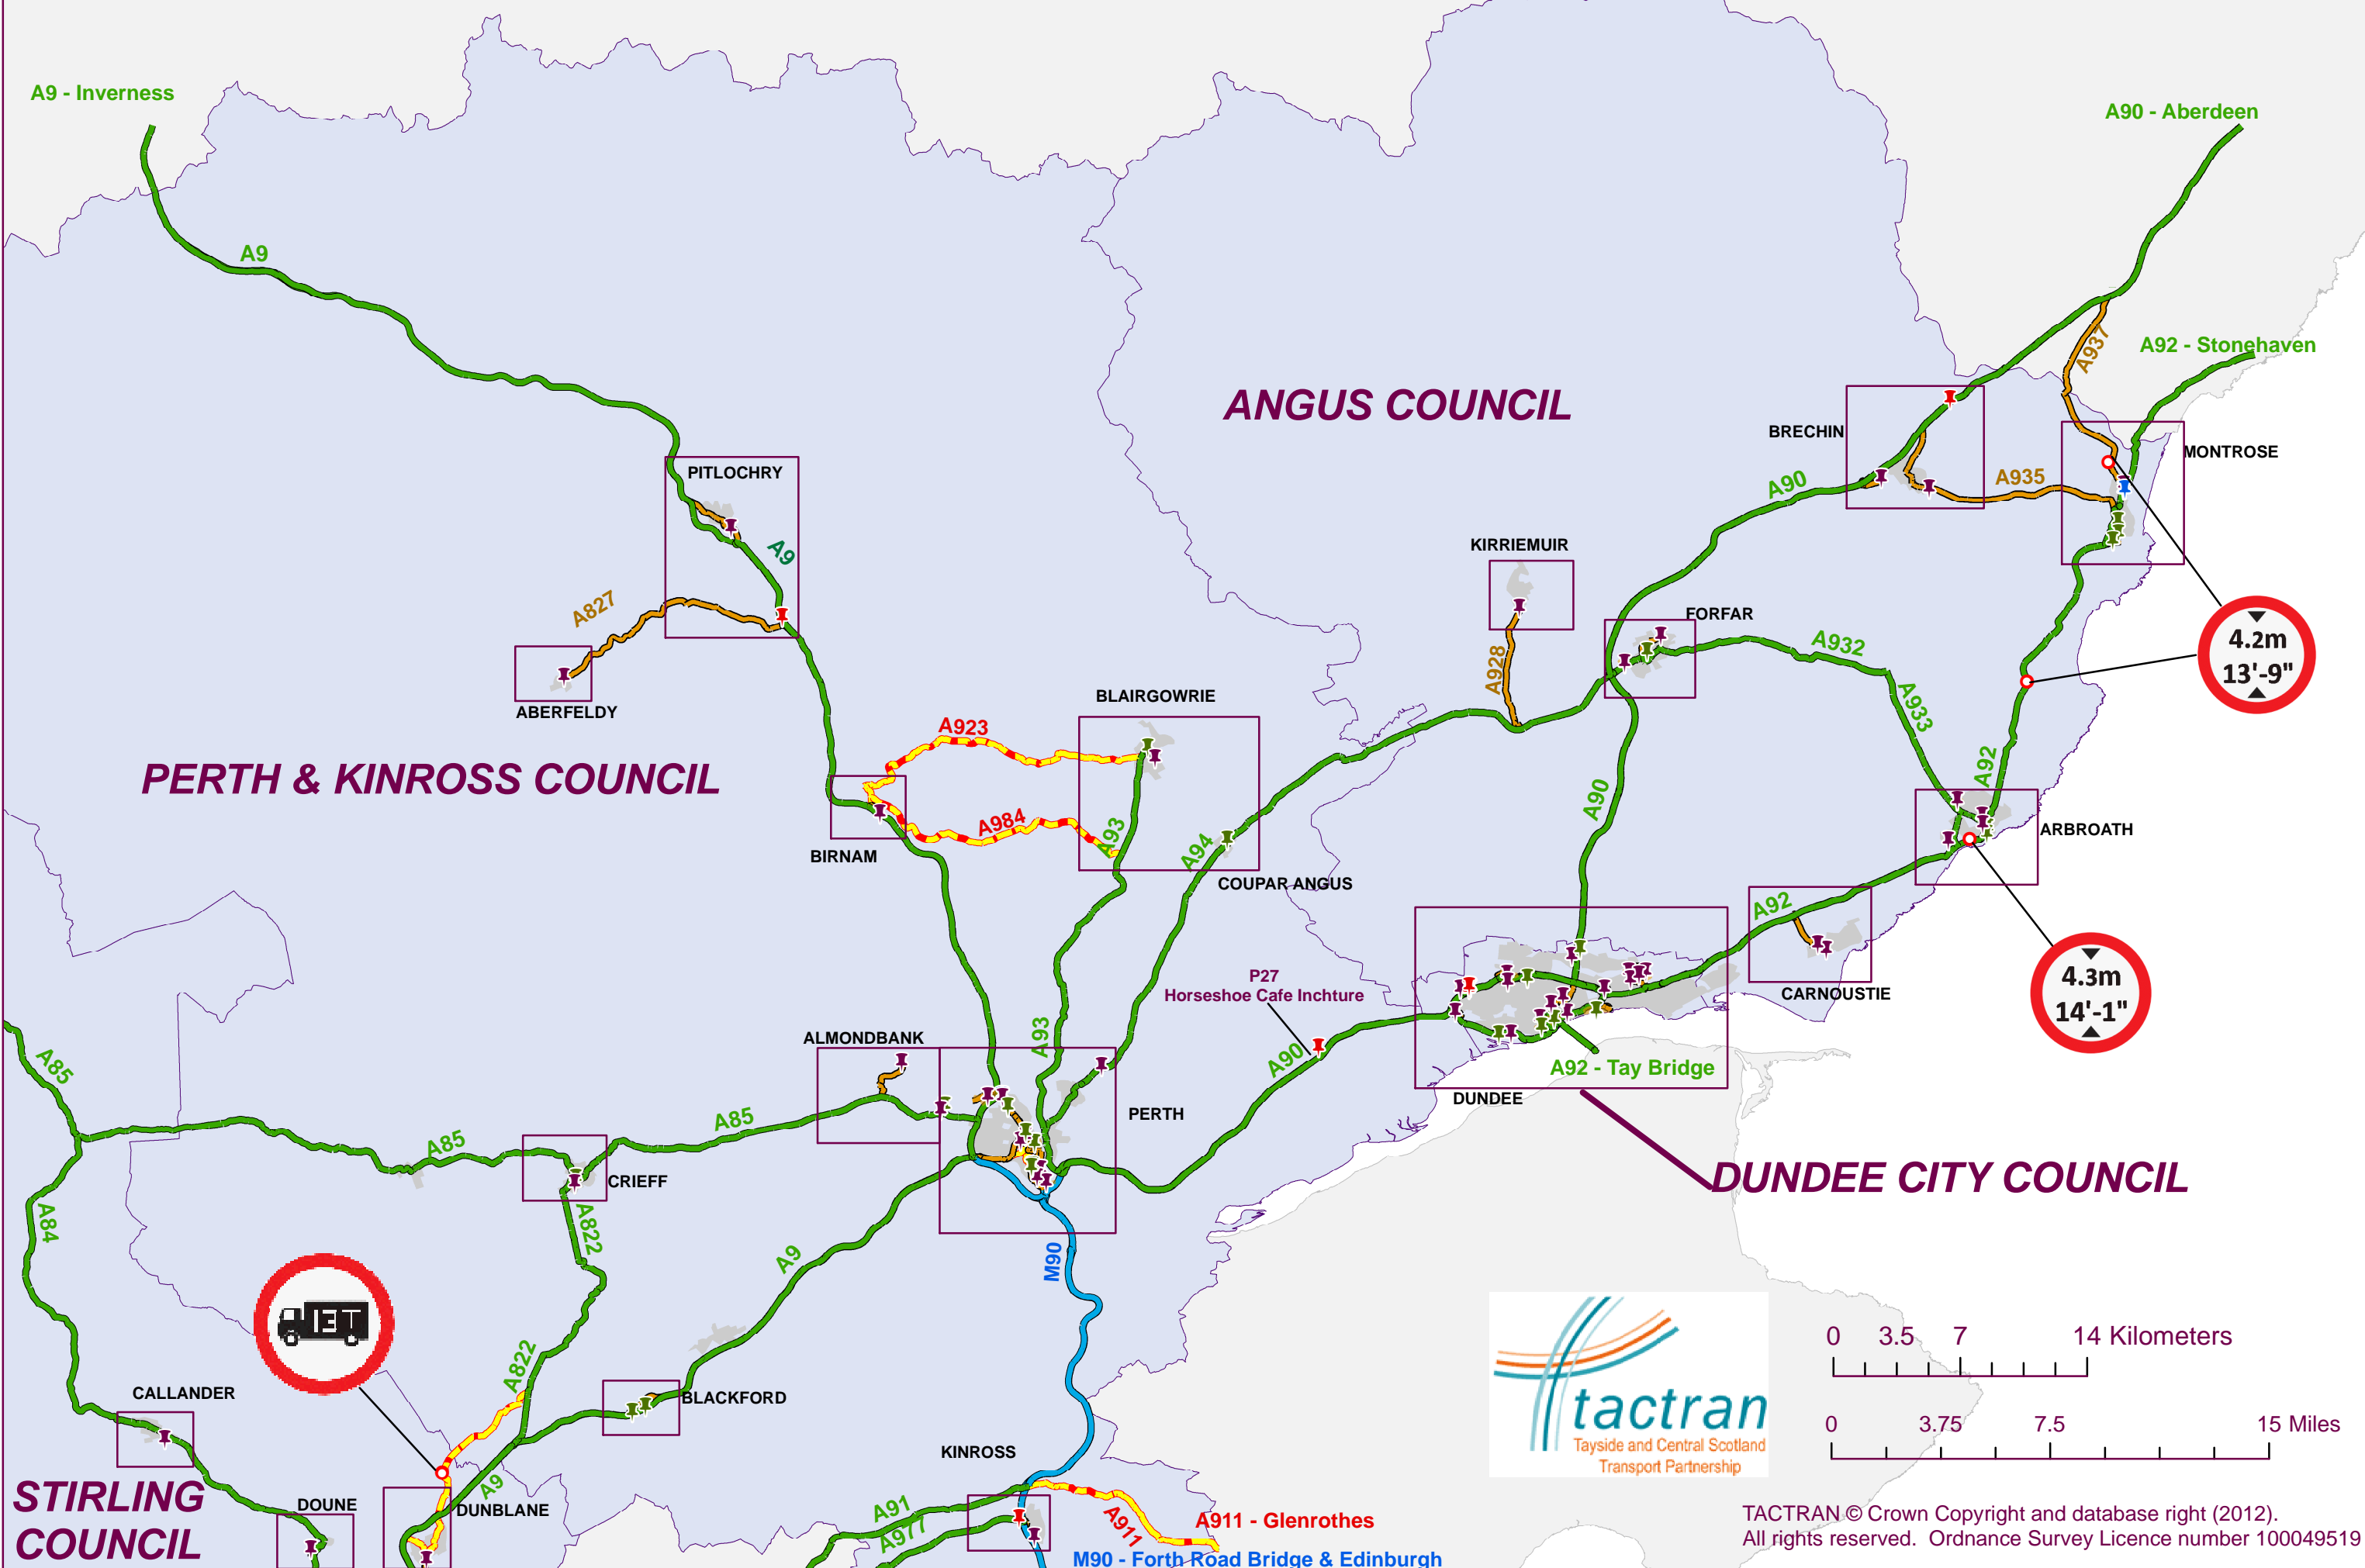

# TACTRAN Lorry Route Map - East

TACTRAN © Crown Copyright and database right (2012). All rights reserved. Ordnance Survey Licence number 100049519